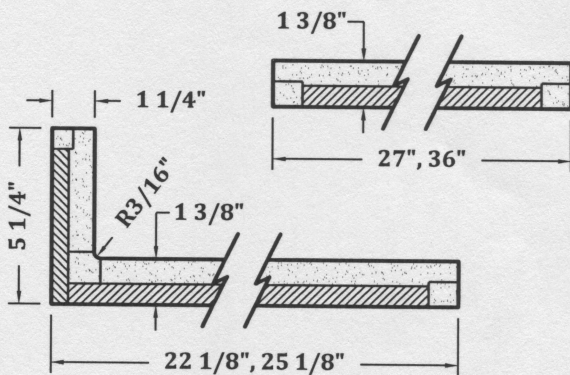

D.K.I. POST-FORMED EDGES

NO DRIP (#30)

WATERFALL (#30A)

PFEV (#31)

EURO (#38)

D.K.I. POST-FORMED EDGES

FULL WRAP (#39)

PFEV BEVEL