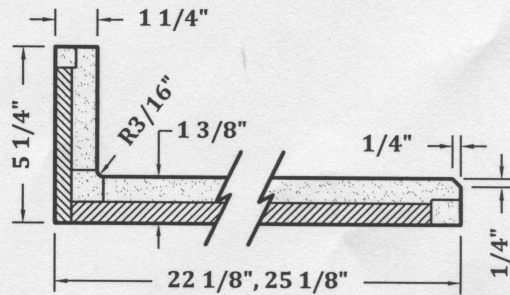

D.K.I. POST-FORMED EDGES

NO DRIP (#30)

WATERFALL (#30A)

PFEV (#31)

EURO (#38)

D.K.I. POST-FORMED EDGES

FULL WRAP (#39)

PFEV BEVEL