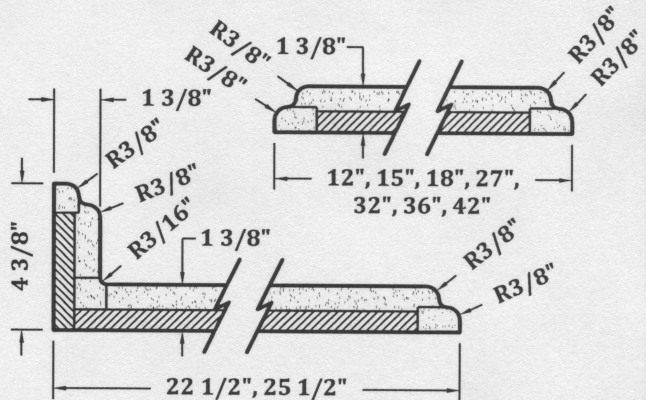

D.K.I. POST-FORMED EDGES

FULL WRAP (#39)

PFEV BEVEL

BARCELONA

VALENCIA