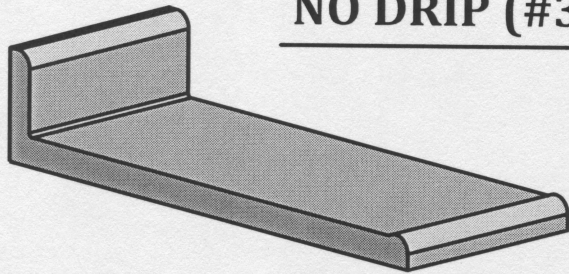

D.K.I. POST-FORMED EDGES

NO DRIP (#30)

WATERFALL (#30A)

PFEV (#31)

EURO (#38)

D.K.I. POST-FORMED EDGES

FULL WRAP (#39)

PFEV BEVEL