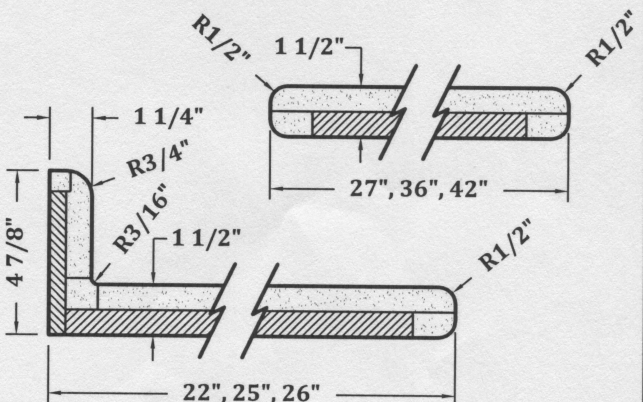

D.K.I. POST-FORMED EDGES

NO DRIP (#30)

WATERFALL (#30A)

PFEV (#31)

EURO (#38)

D.K.I. POST-FORMED EDGES

FULL WRAP (#39)

PFEV BEVEL