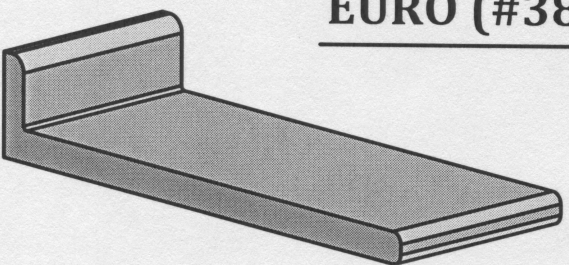

D.K.I. POST-FORMED EDGES

NO DRIP (#30)

WATERFALL (#30A)

PFEV (#31)

EURO (#38)

D.K.I. POST-FORMED EDGES

FULL WRAP (#39)

PFEV BEVEL