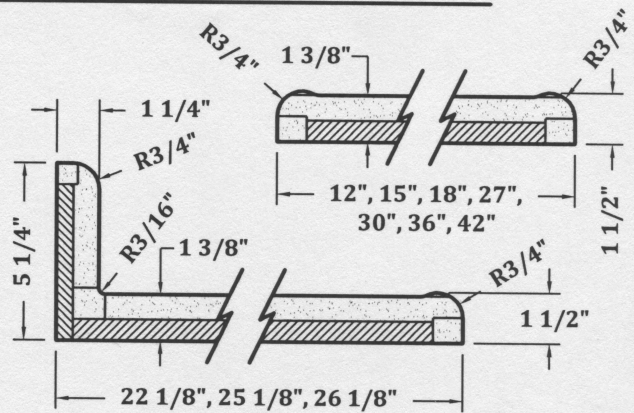

D.K.I. POST-FORMED EDGES

NO DRIP (#30)

WATERFALL (#30A)

PFEV (#31)

EURO (#38)

D.K.I. POST-FORMED EDGES

FULL WRAP (#39)

PFEV BEVEL