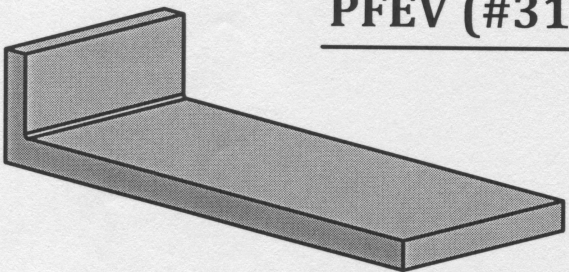

D.K.I. POST-FORMED EDGES

NO DRIP (#30)

WATERFALL (#30A)

PFEV (#31)

EURO (#38)

D.K.I. POST-FORMED EDGES

FULL WRAP (#39)

PFEV BEVEL