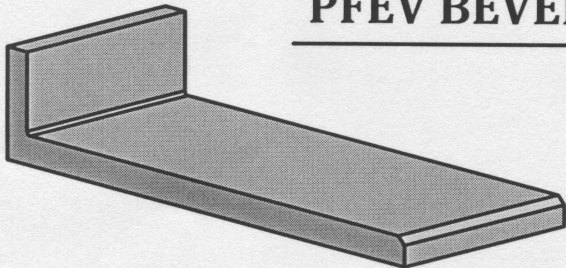

D.K.I. POST-FORMED EDGES

NO DRIP (#30)

WATERFALL (#30A)

PFEV (#31)

EURO (#38)

D.K.I. POST-FORMED EDGES

FULL WRAP (#39)

PFEV BEVEL