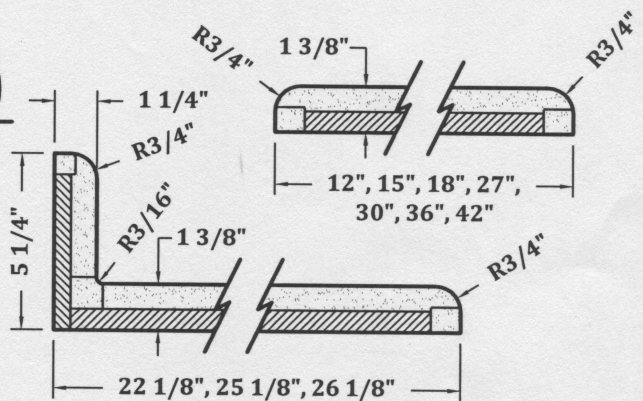

D.K.I. POST-FORMED EDGES

NO DRIP (#30)

WATERFALL (#30A)

PFEV (#31)

EURO (#38)

D.K.I. POST-FORMED EDGES

FULL WRAP (#39)

PFEV BEVEL