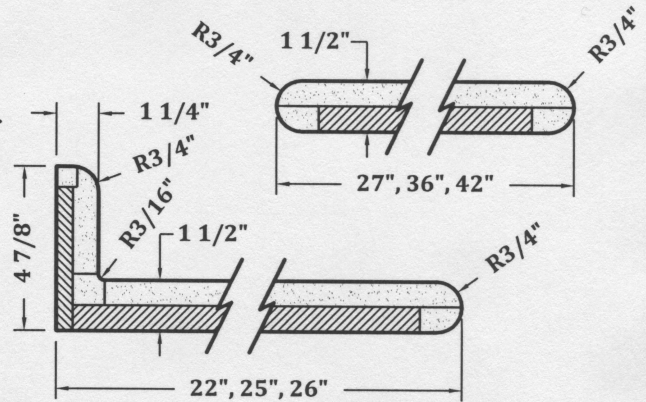

D.K.I. POST-FORMED EDGES

NO DRIP (#30)

WATERFALL (#30A)

PFEV (#31)

EURO (#38)

D.K.I. POST-FORMED EDGES

FULL WRAP (#39)

PFEV BEVEL